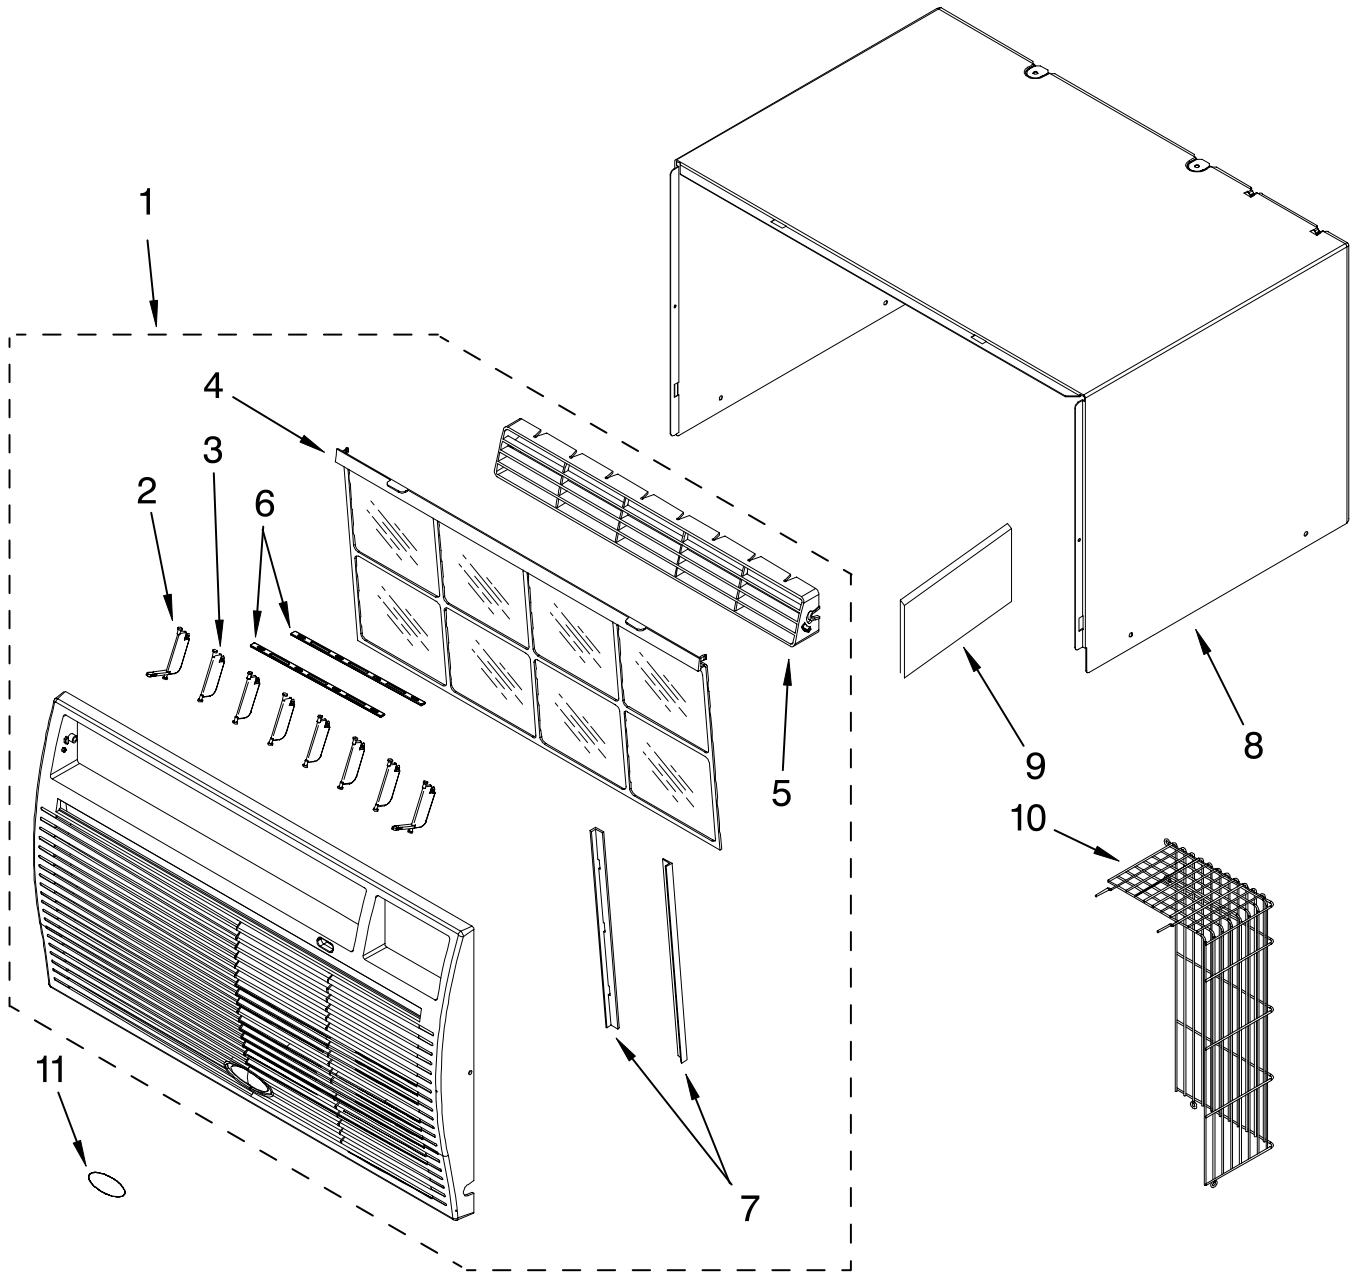

CABINET PARTS

For Model: ACU109PR0

FOR ORDERING INFORMATION REFER TO PARTS PRICE LIST

CABINET PARTS

For Model: ACU109PRO

Illus.	Part	
No.	No.	DESCRIPTION
1	8199985	Front
2	8199809	Louver, W/Handle
3	8199883	Louver
4	8199846	Filter
5	8199851	Louver, Horizontal
6	8199855	Connector, Louver
7	8199847	Guide, Filter
8	8199813	Cabinet
9	8199814	Seal, Cabinet Side
10	8199825	Grille, Compressor
11	8199927	Nameplate

FOR ORDERING INFORMATION REFER TO PARTS PRICE LIST